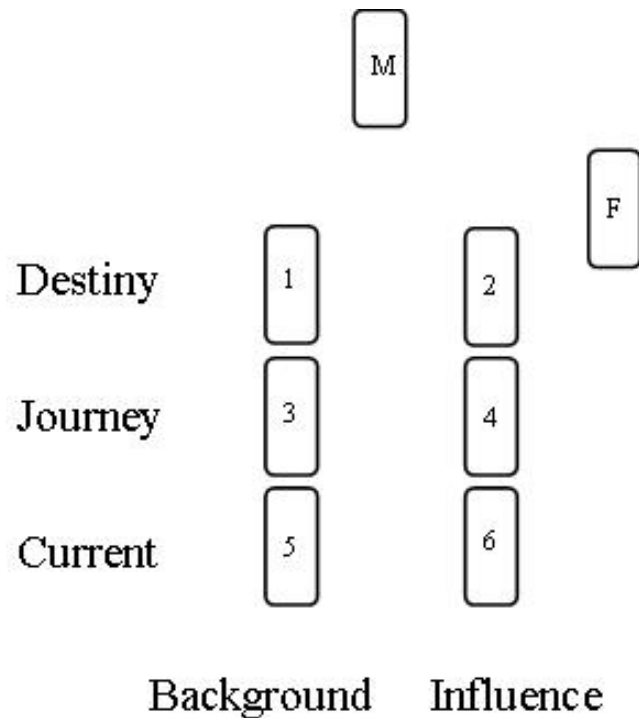

# The Morris Tarot™

© Paul Hurst MMIX

Use this layout to examine the potential future of a specific objective. Odd numbered cards denote the background of the Questor at points in the journey, even numbers the influences along the way.

M Musician – An overall driving force, starts a process and controls the momentum.

F Fool – The wild card. An over-riding random factor that can work to the good, or the bad.

You may use this layout in readings, providing accreditation where appropriate. It may be circulated with this same proviso. It can be reproduced without fee if in this format, without change or alteration.