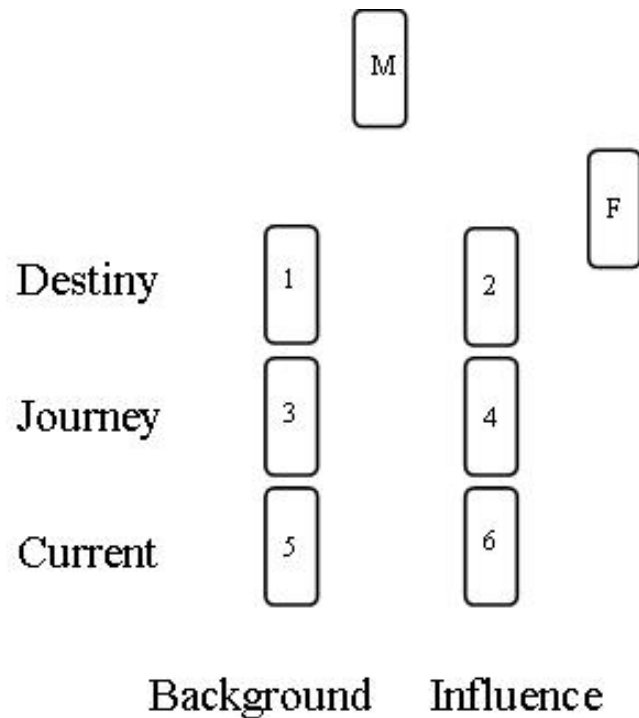

The Morris Tarot™

© Paul Hurst MMIX

Use this layout to examine the potential future of a specific objective. Odd numbered cards denote the background of the Questor at points in the journey, even numbers the influences along the way.

M Musician – An overall driving force, starts a process and controls the momentum.

F Fool – The wild card. An over-riding random factor that can work to the good, or the bad.

You may use this layout in readings, providing accreditation where appropriate. It may be circulated with this same proviso. It can be reproduced without fee if in this format, without change or alteration.